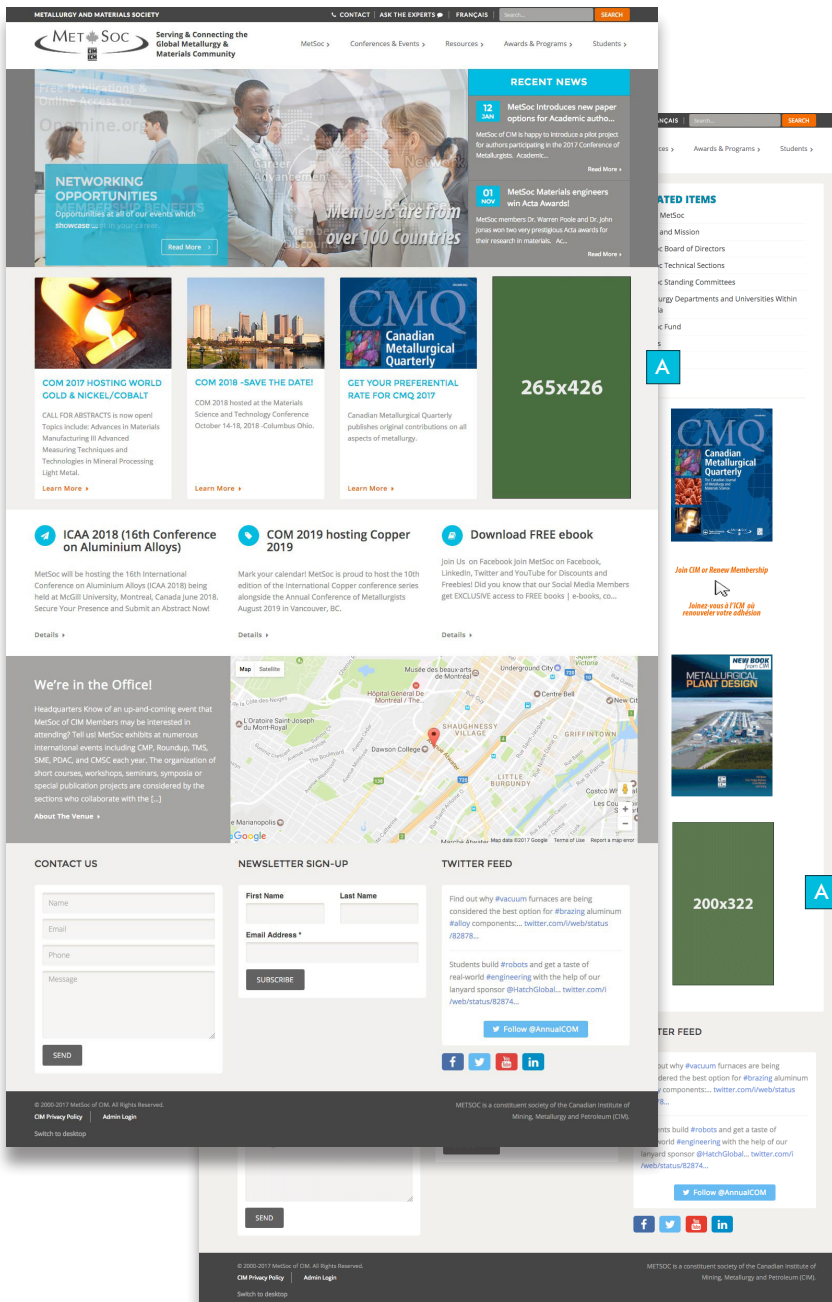

ADVERTISE WITH

THESE EXCLUSIVE PLACEMENTS GIVE YOUR COMPANY THE ATTENTION IT DESERVES IN FRONT OF 9,000 METALLURGY INDUSTRY PROFESSIONALS.

A BOX AD

This campaign consists of a box ad on the right side of the page and is run-of-site on www.metsoc.org. Availability is limited – only 10 offered per year.

Space **265p x426p (homepage)**
200p x322p

\$3,500

TO LEARN MORE ABOUT THESE LIMITED OPPORTUNITIES, CONTACT OUR PUBLISHING PARTNER MULTIVIEW AT

972.402.7070
salesinquiries@multiview.com